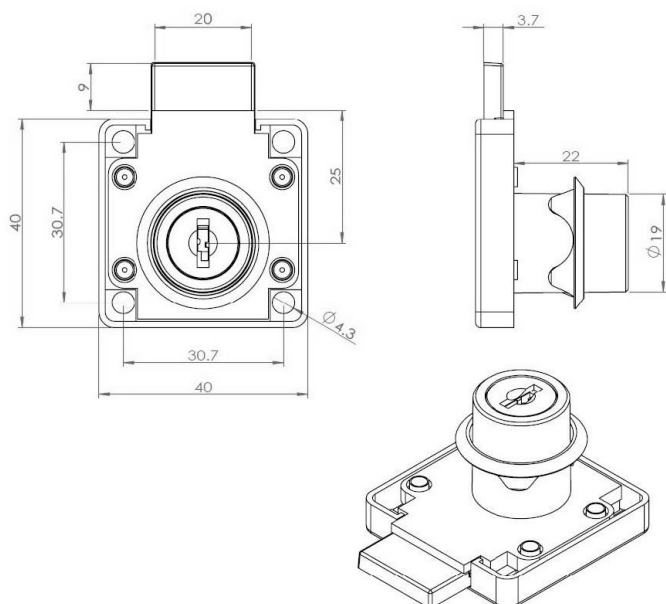

## Description:

Rim Lock 850S, NPL,  $\varnothing 19 \times 22 \text{mm}$ , Snake CK SISO, Right, 1000 KD

## Item number:

14.00.205-0

Units	Box	Carton	HS Code	Barcode
Pcs.	25	250	8301300000	
				5704866463102

RIGHT